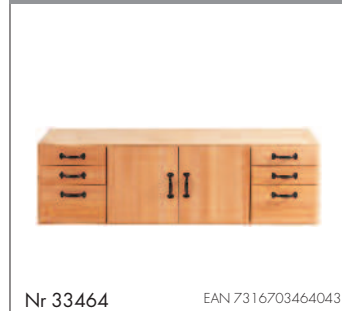

SJÖBERGS ELITE 2000+SM04

Nr 35003

SJÖBERGS ELITE 2000 PROFESSIONAL WORKBENCH is both heavier and smarter than most other work-benches on the market. Designed and built by professionals for professionals and available in two sizes – 1500 and 2000.

Package size ELITE 2000, 2010x770x137 mm
Package size TRESTLE, 1560x660x100 mm
Package size SM04, 1420x515x115 mm
Package size SM08, 1400x510x95 mm

SJÖBERGS ELITE 2000

SM04

SM08

JAW CUSHIONS

QSH HOLDFAST

BENCH DOGS